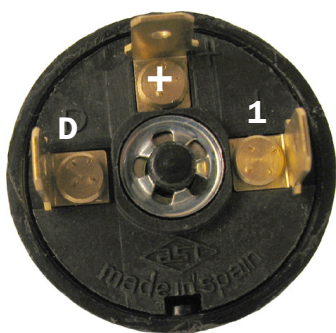

Instruction for indicator switch

AT-30194

ANV021

EN

Connection

- | | |
|---|------------------|
| + | + Supply |
| D | Left indicators |
| 1 | Right indicators |

2021-10-29

Olsson Parts