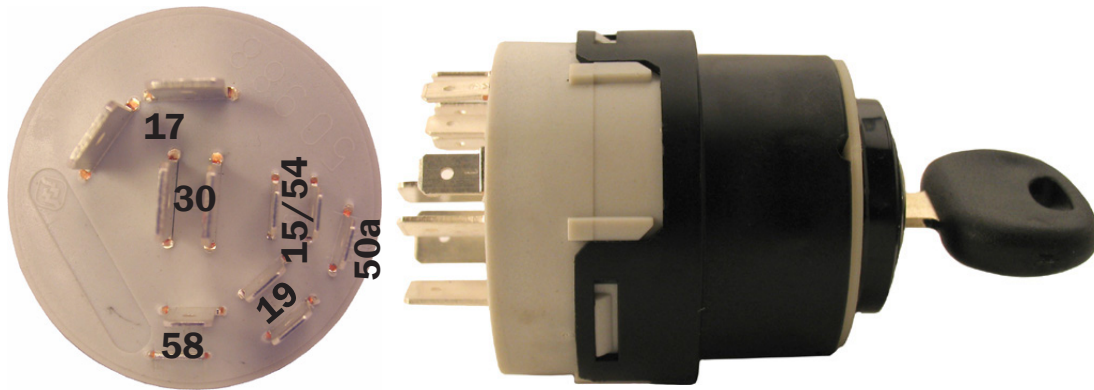

Instruction for ignition switch

D-1175809

ANV037

EN

Connection

30	+ Supply
58	Extra function
15/54	Ignition + Radio
19	Heater plug
50a	Starter motor
17	Extra function

Positions

P.	Parking position	30-58
0.	—	
1.	Ignition/Radio	30-15/54
2.	Heating/Ignition/Radio	30-19-15/54
3.	Start	30-50a-15/54-17