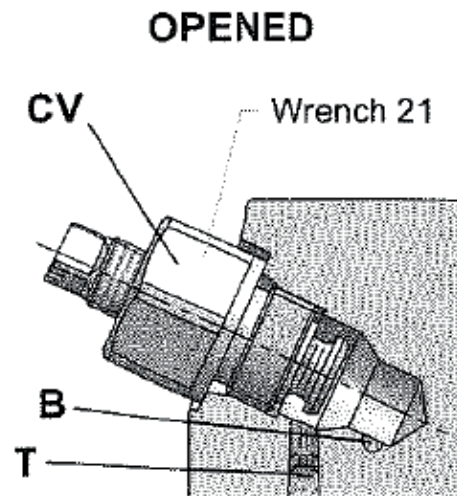

Conversion valve setting

50058-2

ANV097

EN

Double acting spool/function

Single acting spool/function

Important! When permanently converted to single acting mode don't forget to add a plug to port B.

2019-11-06