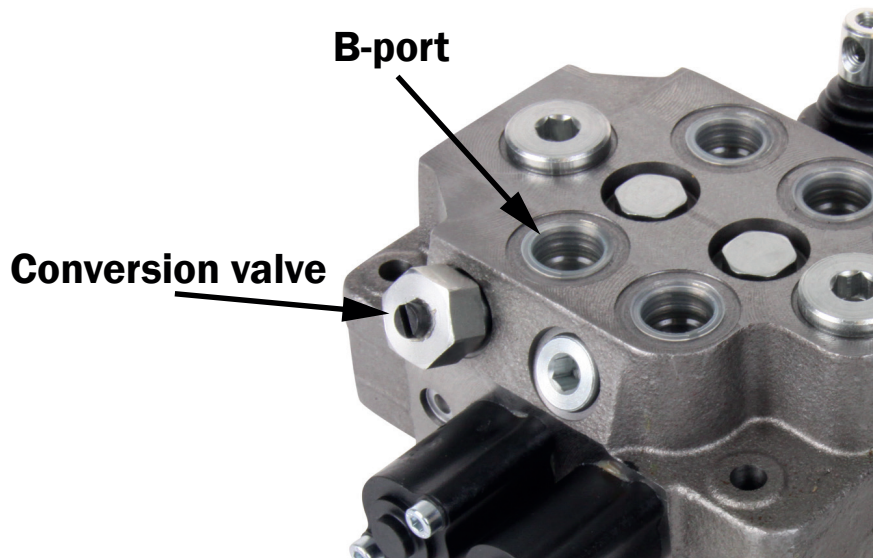

Conversion valve setting

50058-2

ANV097

EN

Double acting spool/function

Single acting spool/function

Important! When permanently converted to single acting mode don't forget to add a plug to port B.

2019-11-06