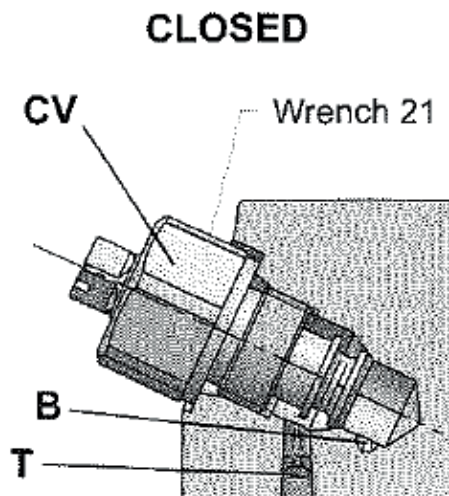

Conversion valve setting

50058-2

ANV097

EN

Double acting spool/function

Single acting spool/function

Important! When permanently converted to single acting mode don't forget to add a plug to port B.

2019-11-06