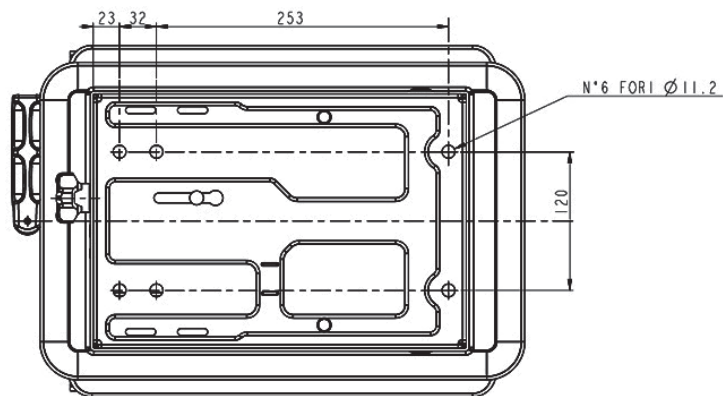

Slätthultsvägen 12 • SE-474 31 Ellös, Sweden
Tel: +46 (0)304-751010 • Fax +46 (0)304-751011
www.oie.se • order@oie.se