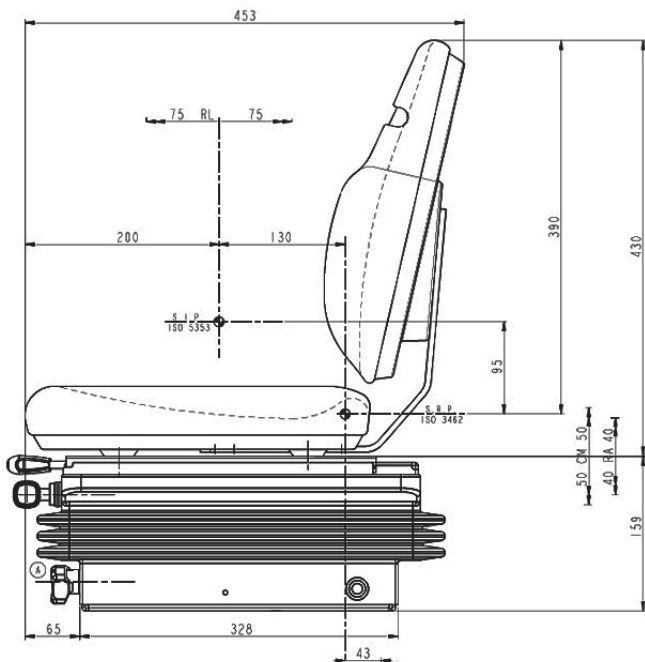

Slätthultsvägen 12 • SE-474 31 Ellös, Sweden
Tel: +46 (0)304-751010 • Fax +46 (0)304-751011
www.oie.se • order@oie.se