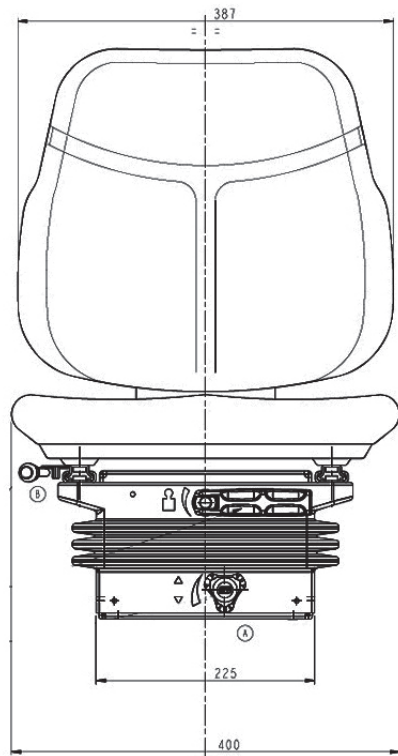

Slätthultsvägen 12 • SE-474 31 Ellös, Sweden
Tel: +46 (0)304-751010 • Fax +46 (0)304-751011
www.oie.se • order@oie.se