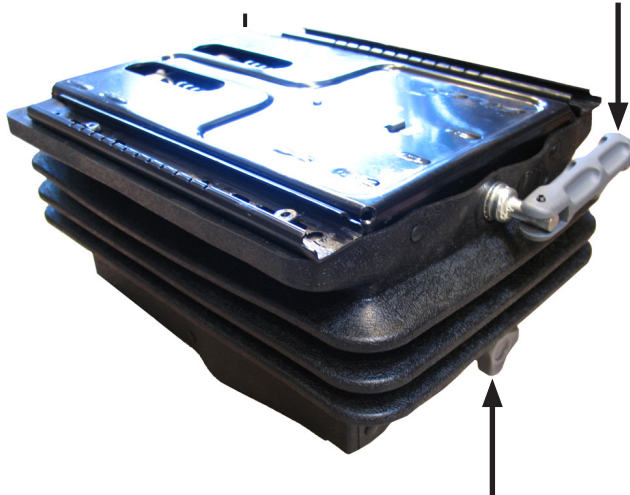

# Instruction for sprung comfort seat Cobo

32574

ANV141

EN

Control to move the seat forwards or backwards.

Setting for the spring pressure (50-130 kg).  
Push in = harder  
Pull out = softer

Height setting.  
Clockwise = Seat lowers  
Anticlockwise = Seat raised