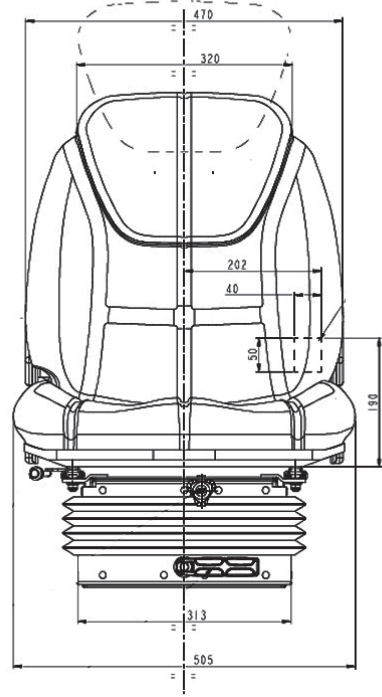

Slättthultsvägen 12 • SE-474 31 Ellös, Sweden
Tel: +46 (0)304-751010 • Fax +46 (0)304-751011
www.oie.se • order@oie.se