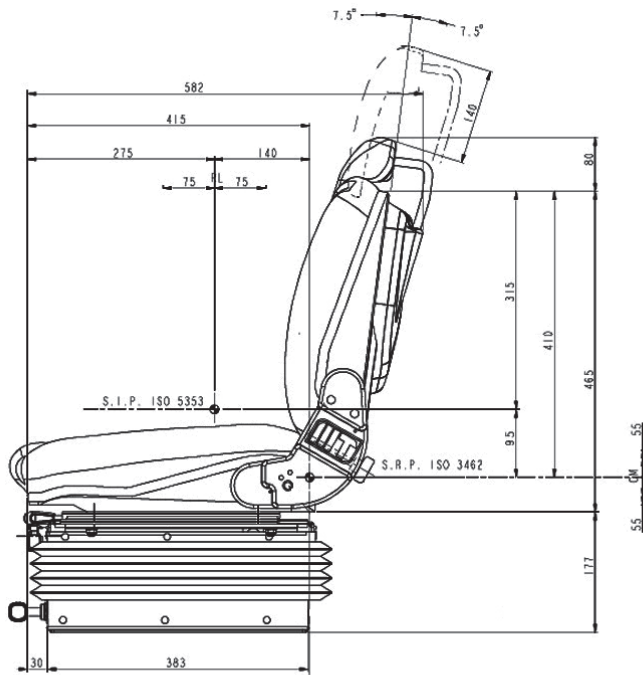

Slättthultsvägen 12 • SE-474 31 Ellös, Sweden
Tel: +46 (0)304-751010 • Fax +46 (0)304-751011
www.oie.se • order@oie.se