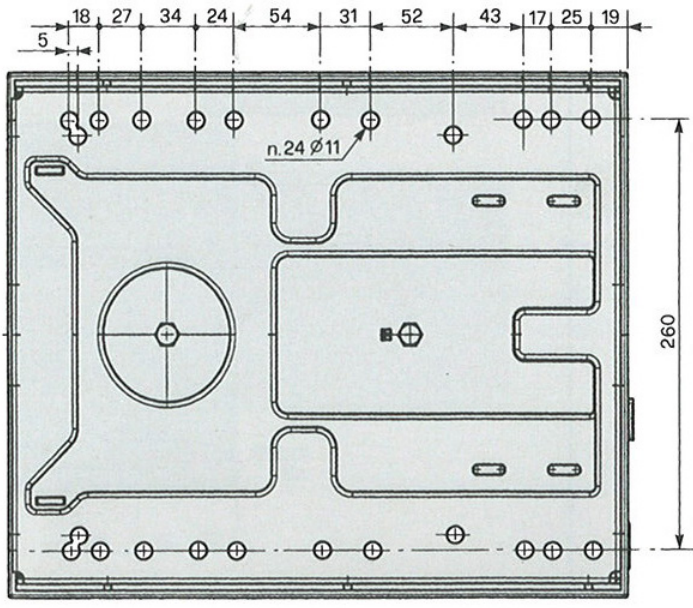

Slättthultsvägen 12 • SE-474 31 Ellös, Sweden
Tel: +46 (0)304-751010 • Fax +46 (0)304-751011
www.oie.se • order@oie.se