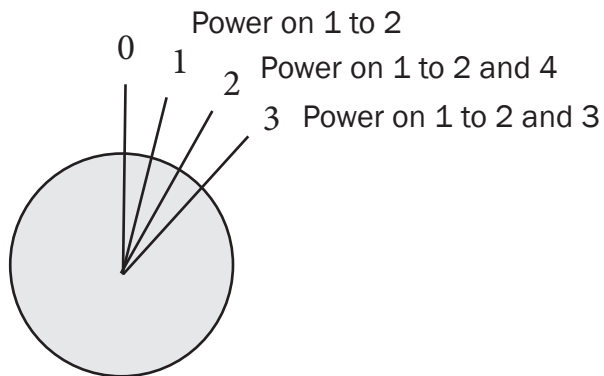

Instruction for light switch with knob

35755

ANV173

EN

Connection:
Pin 1- + supply
Pin 2- parking
Pin 3 - main beam
Pin 4 - dipped beam

2021-11-08