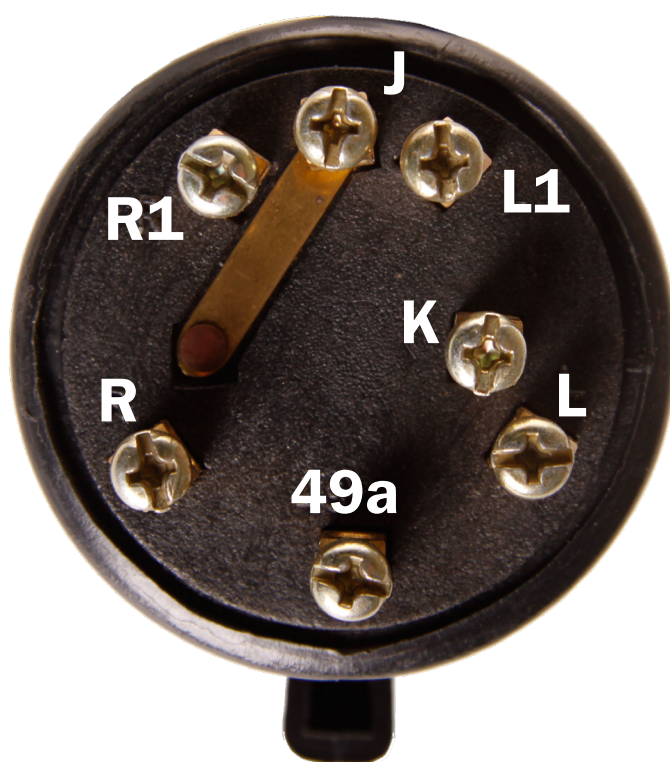

Instruction for indicator switch

37799

ANV181

EN

- | | |
|-----|-----------------------------|
| J | Earth |
| L1 | Indicator lamps, left |
| R1 | Indicator lamps, right |
| 49a | Supply from indicator relay |
| K | Strapped with R and L |