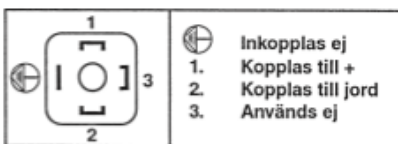

# Selector valve instruction

63663-12 & 24

ANV215

EN

Unactuated magnet P-C1

Actuated magnet P-C2

2021-11-08

 **Olsson Parts**